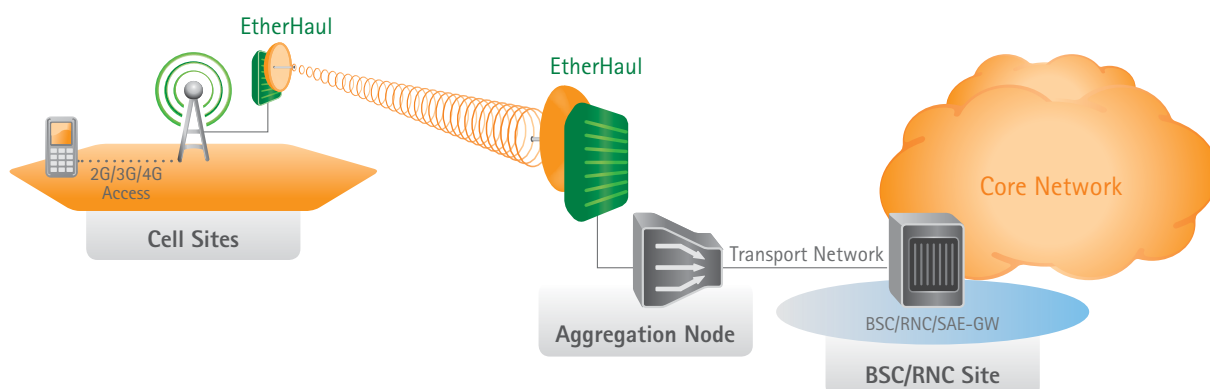

Security

- Advanced AES encryption and security
- Narrow and secure beam-width

Wireless Backhaul for 2G, 3G, 4G, LTE and WiMAX Networks

High-capacity Gigabit Ethernet backhaul at the lowest TCO in the industry enables mobile operators to profitably and reliably provide data intensive services.

- Uses the uncongested and interference free licensed E-band 71-76 GHz wireless spectrum, enabling fast and efficient frequency and network planning and deployment. As a bonus, licensing registration processes for this band are cheaper and quicker.
- With 1 Gbps throughput, the EtherHaul-1200 radio future-proofs the backhaul network to meet data growth demand from 4G, LTE and WiMAX installations.
- Carrier-class Ethernet provides QoS and OAM with standards-based support for ring, mesh and multi add-drop topologies assuring resiliency and high availability.
- Bandwidth aware QoS mechanism differentiates between multiple services, guaranteeing efficient transport of timing, signaling, voice, video, web surfing and more.
- Advanced timing over packet handling (SyncE, 1588) enables the migration to packet-based backhaul.
- All-outdoor unit eliminates collocation fees and indoor-associated costs and allows fast deployment at any cell-site.
- Low power consumption delivers 80% energy savings.