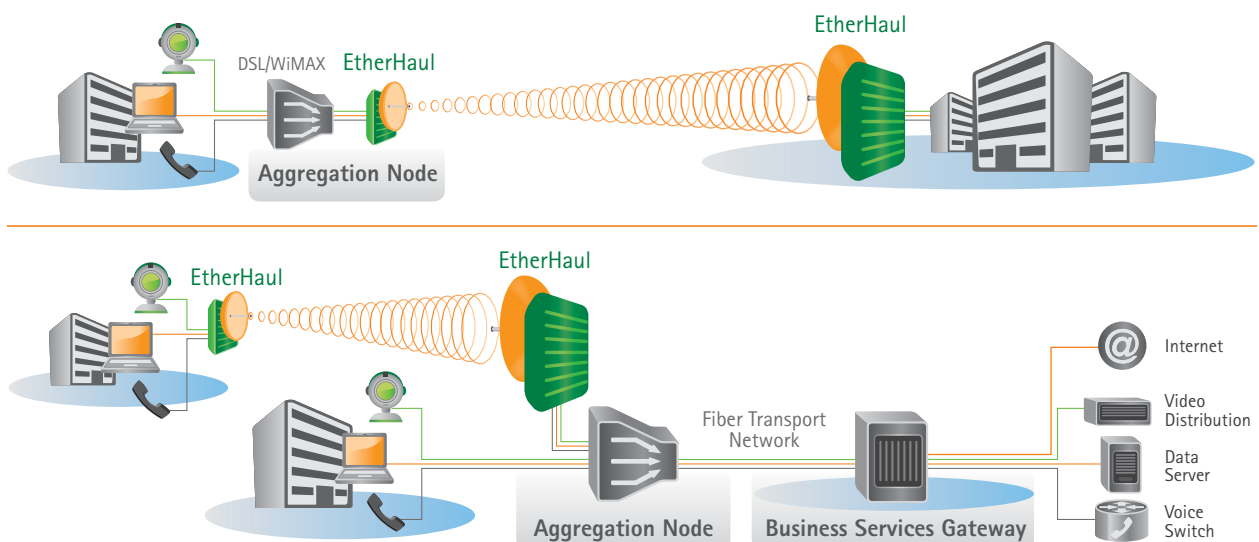

Ethernet Wireless Backhaul for Business Services and Enterprise Connectivity

A low cost, high capacity Ethernet wireless solution allows you to rapidly extend your fiber reach beyond existing fiber footprint or expand your enterprise network.

- Operates in the licensed E-band 71-76 GHz wireless spectrum, with significantly lower licensing fees and simpler and quicker licensing registration processes, for rapid service deployment.
- 1 Gbps throughput delivers enough capacity to support voice, video and high speed data services.
- Advanced Carrier Ethernet capabilities enable differentiated QoS, maintaining diverse SLAs for multiple services and customers.
- All-outdoor unit eliminates the need for a dedicated indoor cabinet and enables rapid roll-out with minimal site preparation.
- Zero footprint and flexible installation options allow for deployment in any urban, business or residential environment.
- Low power consumption enables use of standard PoE supply, connecting the radio with a single cable for both power and data.